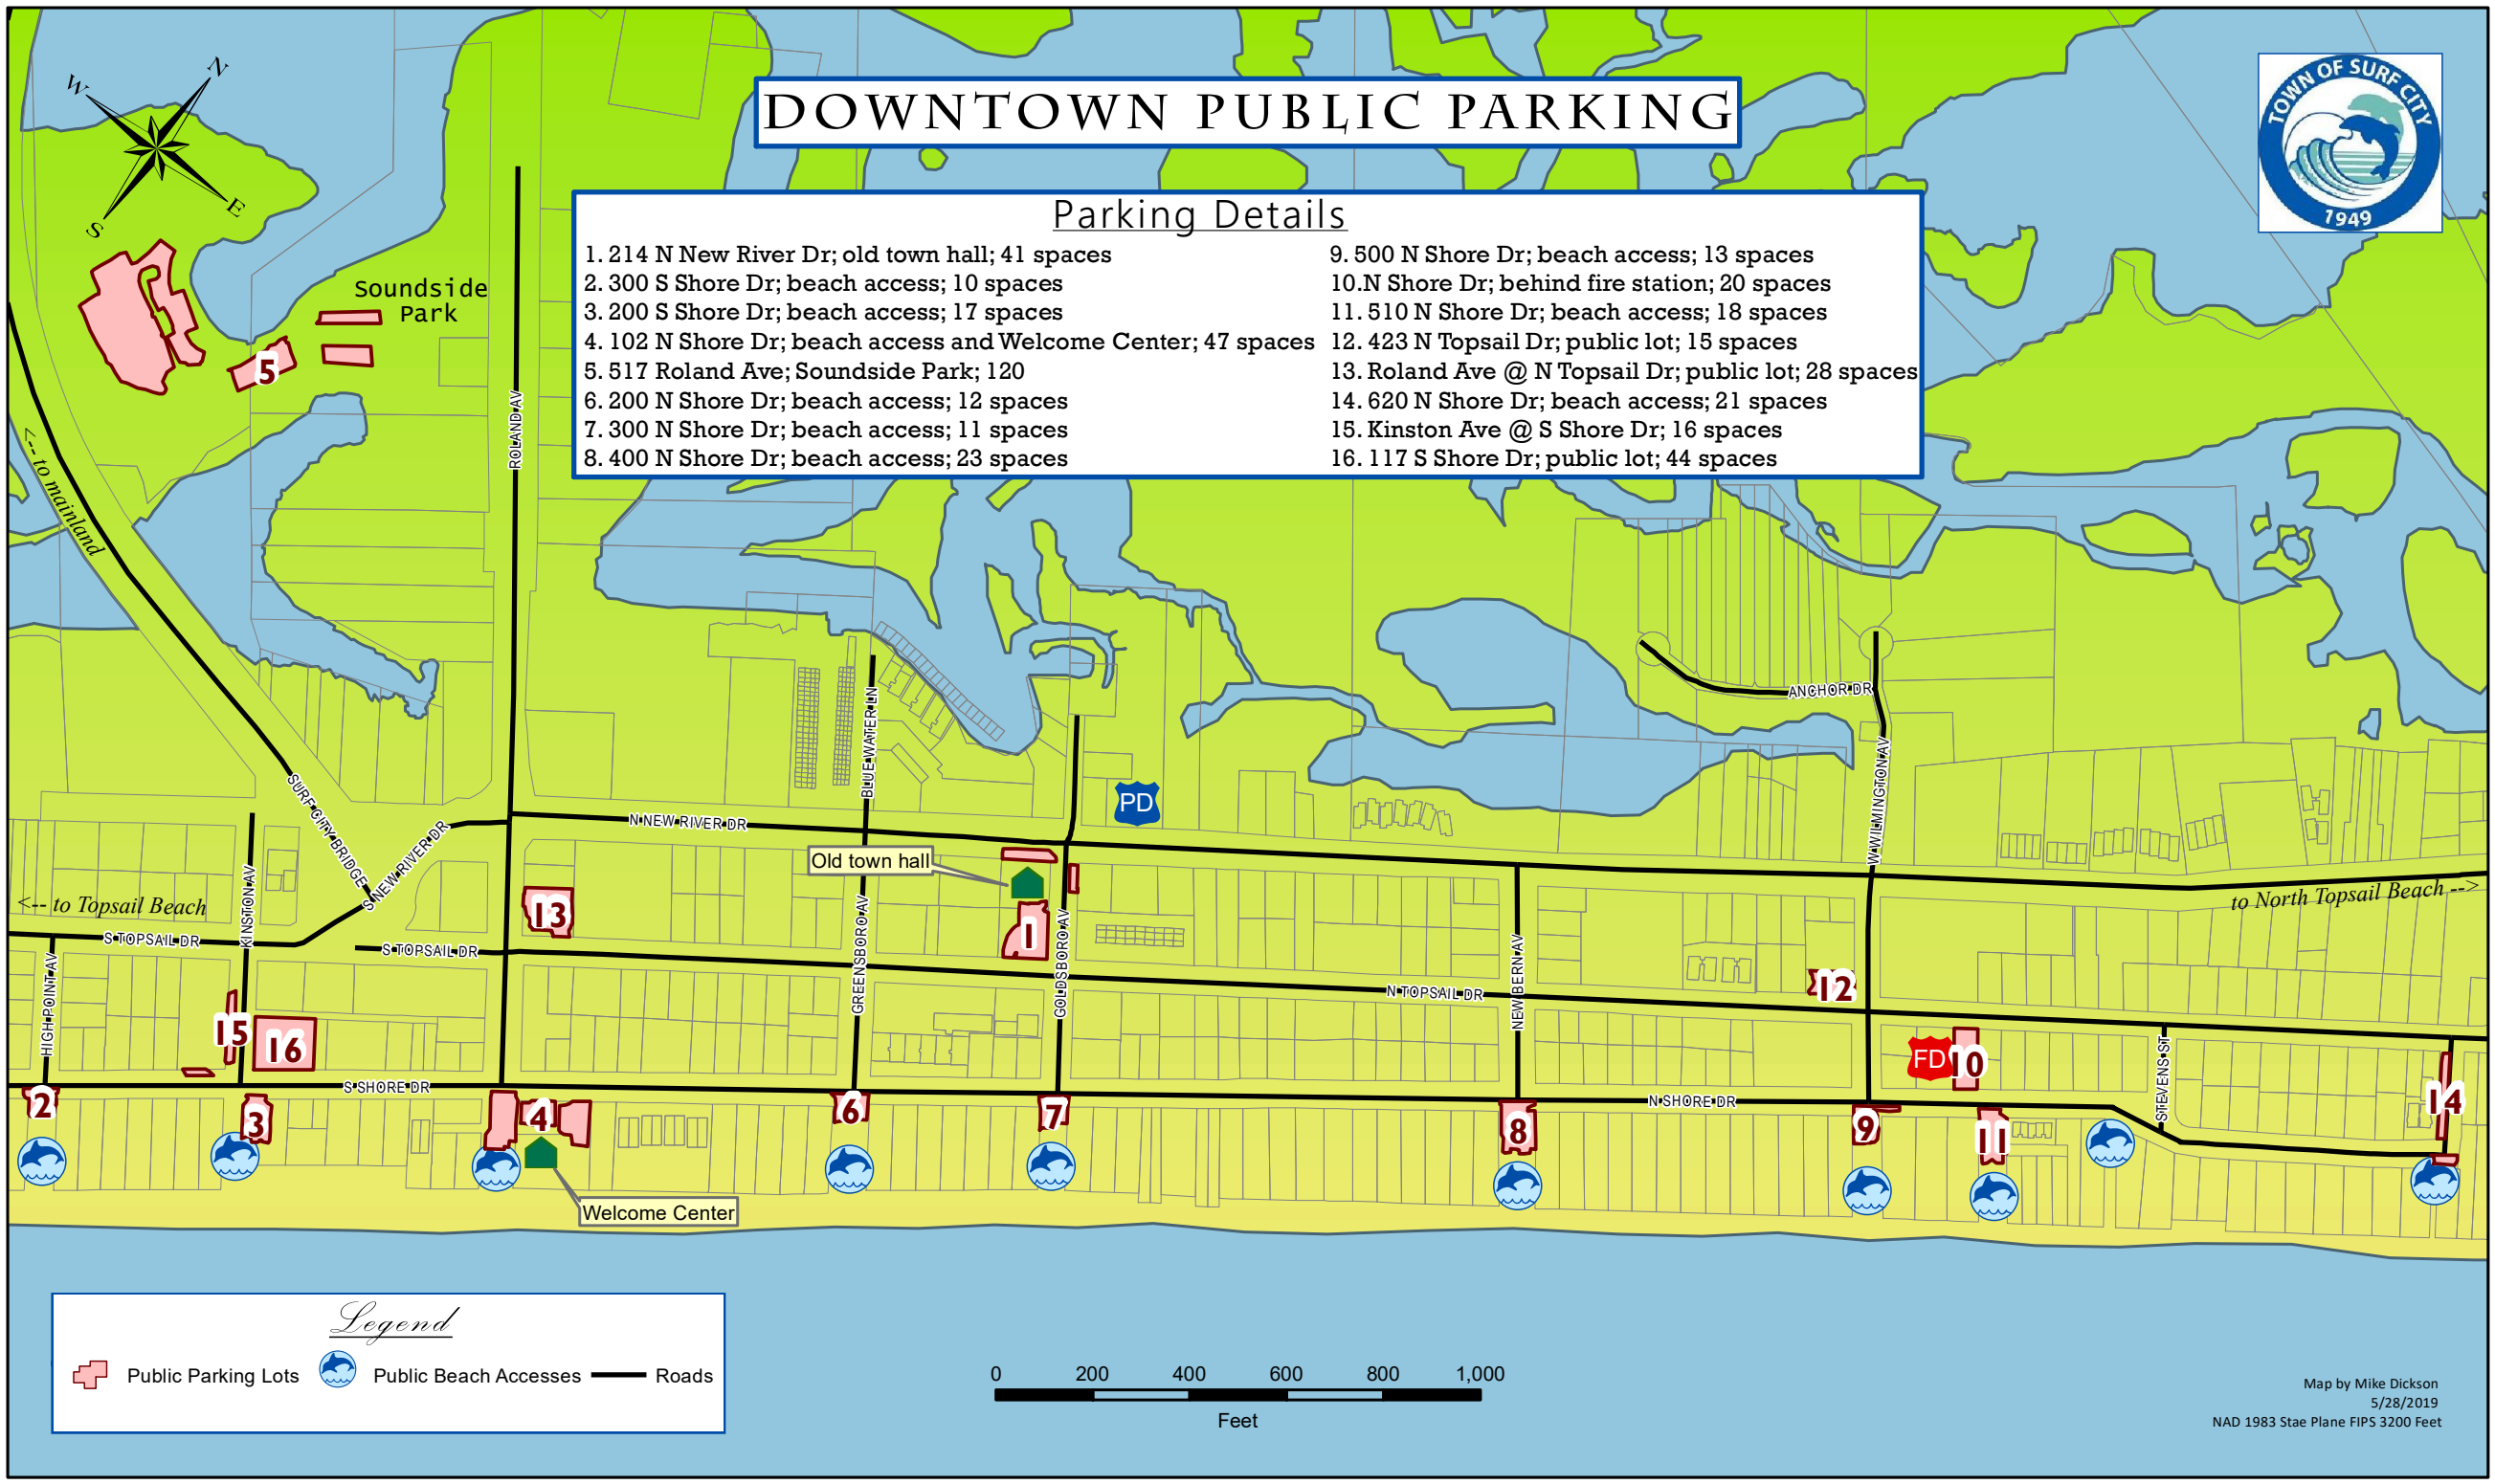

# DOWNTOWN PUBLIC PARKING

## Parking Details

- |   |  |
|---|--|
| 1. 214 N New River Dr; old town hall; 41 spaces               | 9. 500 N Shore Dr; beach access; 13 spaces           |
| 2. 300 S Shore Dr; beach access; 10 spaces                    | 10. N Shore Dr; behind fire station; 20 spaces       |
| 3. 200 S Shore Dr; beach access; 17 spaces                    | 11. 510 N Shore Dr; beach access; 18 spaces          |
| 4. 102 N Shore Dr; beach access and Welcome Center; 47 spaces | 12. 423 N Topsail Dr; public lot; 15 spaces          |
| 5. 517 Roland Ave; Soundside Park; 120                        | 13. Roland Ave @ N Topsail Dr; public lot; 28 spaces |
| 6. 200 N Shore Dr; beach access; 12 spaces                    | 14. 620 N Shore Dr; beach access; 21 spaces          |
| 7. 300 N Shore Dr; beach access; 11 spaces                    | 15. Kinston Ave @ S Shore Dr; 16 spaces              |
| 8. 400 N Shore Dr; beach access; 23 spaces                    | 16. 117 S Shore Dr; public lot; 44 spaces            |

*Legend*

Public Parking Lots    Public Beach Accesses    Roads